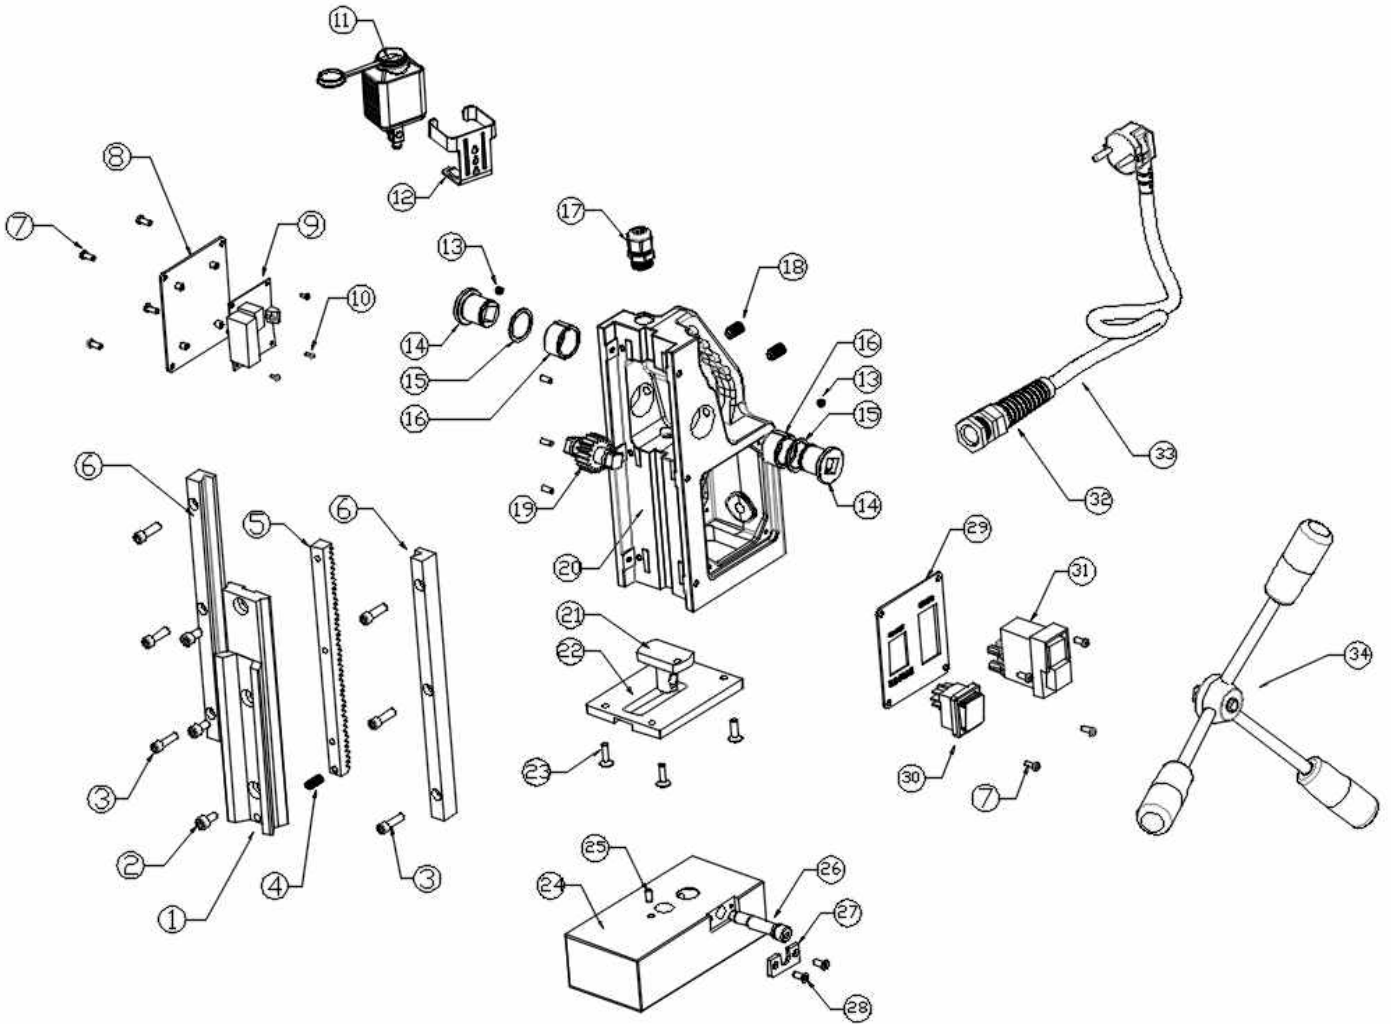

MAGPRO 40/ 1S Adjust Swivel

Part A

Part A					
ITEM	PART NO	Q'TY used	PART NAME		** Price in €
1	MA40S-A01	1	AUTO CHUCK ASSY'S		82,98 €
2	MA40S-A02	1	SLIDE SPINDLE		14,75 €
3	MA40S-A03	1	SPRING END CAP		4,61 €
4	MA40S-A04	1	SPRING		11,53 €
5	MA40S-A05	1	SOCKET SET SCREW	M5*L5	0,92 €
6	MA40S-A06	1	MAIN SPINDLE		46,10 €
7	MA40S-A07	1	OIL SEALING ASSY'S		16,14 €
8	MA40S-A08	1	BEARING	6205DD	10,14 €
9	MA40S-A09	1	NIPPLE	1/8*8 (M6*1.0Pitch)	0,92 €
10	MA40S-A010	1	GEAR BOX		82,98 €
11	MA40S-A011	2	NIDDLE BEARING	NK0912	14,29 €
12	MA40S-A012	1	WASHER	LC(400-3002)	0,92 €
13	MA40S-A013	1	FIRST PINION		50,71 €
14	MA40S-A014	2	KEY	5*5*10*2R	4,61 €
15	MA40S-A015	1	FIRST GEAR		46,10 €
16	MA40S-A016	2	BEARING	608ZZ	9,22 €
17	MA40S-A017	1	BEARING	6905ZZ	9,22 €
18	MA40S-A018	1	MAIN GEAR		55,32 €
19	MA40S-A019	1	SNAPRING	STW-22	0,92 €
20	MA40S-A020	1	SOCKET SET SCREW	M8*12	0,92 €

MAGPRO 40/ 1S Adjust Swivel

Part B

Part B

ITEM	PART NO	Q'TY used	PART NAME		** Price in €
1	MA40S-B01	1	DOVETAIL SLIDE		82,98 €
2	MA40S-B02	3	HEX SOCKET HEAD SCREW	M6*12	0,92 €
3	MA40S-B03	6	HEX SOCKET HEAD SCREW	M6*20	0,92 €
4	MA40S-B04	1	SOCKET SET SCREW	M6*16	0,92 €
5	MA40S-B05	1	RACK GEAR		32,27 €
6	MA40S-B06	2	DOVETAIL GUIDE		27,66 €
7	MA40S-B07	8	PAN HEAD SCREW	M4*10	0,92 €
8	MA40S-B08	1	WARNING PANEL		46,10 €
9	MA40S-B09	1	PCB		46,10 €
10	MA40S-B010	4	PAN HEAD SCREW	M3*6	0,92 €
11	MA40S-B011	1	COOLANT BOTTLE ASS'Y		19,36 €
12	MA40S-B012	1	BOTTLE BRACKET		16,14 €
13	MA40S-B013	2	SOCKET SET SCREW M5*5	M5*5	0,92 €
14	MA40S-B014	2	HANDLE HUB		32,27 €