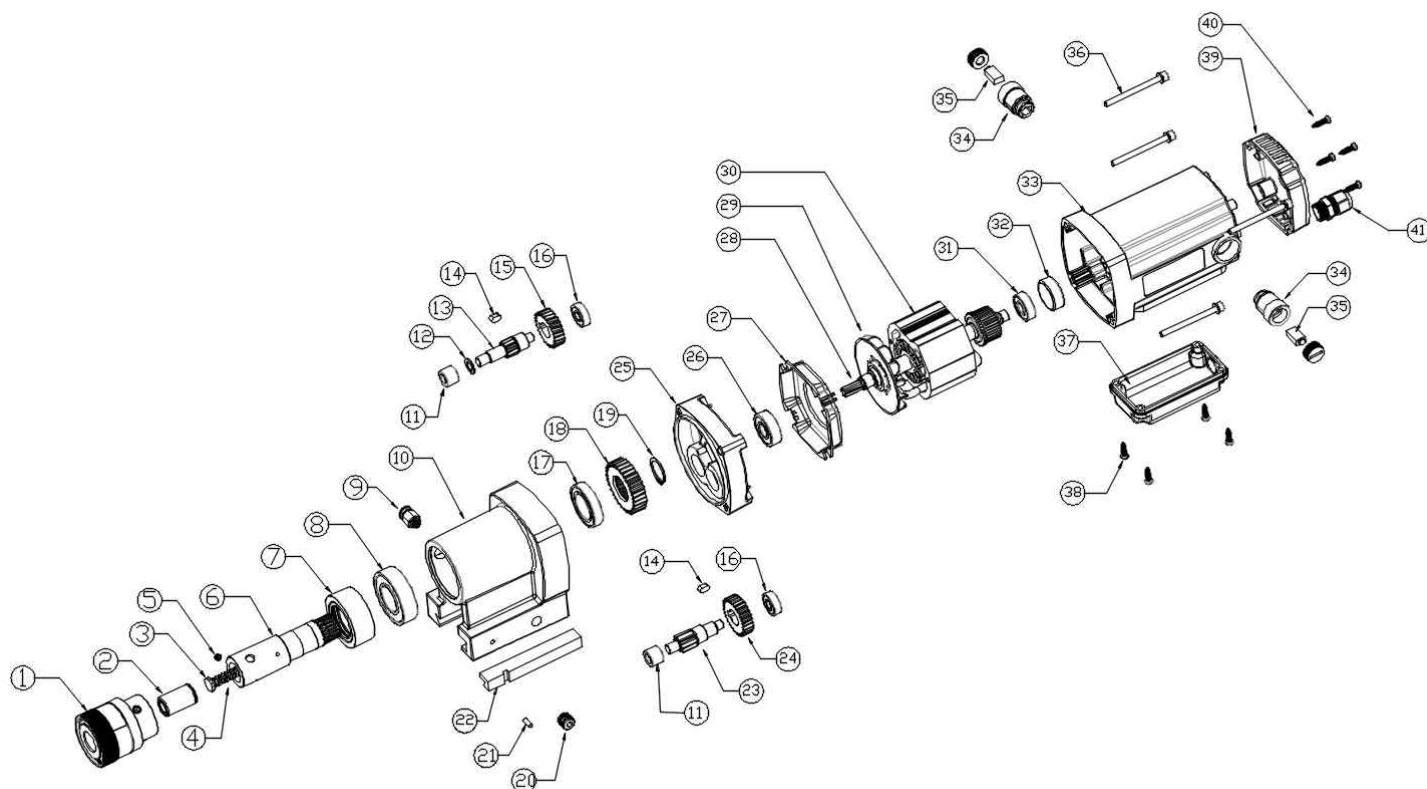

MAGPRO 40/ 1S Adjust Swivel

Part A

Part A					
ITEM	PART NO	Q'TY used	PART NAME		** Price in €
1	MA40S-A01	1	AUTO CHUCK ASSY'S		82,98 €
2	MA40S-A02	1	SLIDE SPINDLE		14,75 €
3	MA40S-A03	1	SPRING END CAP		4,61 €
4	MA40S-A04	1	SPRING		11,53 €
5	MA40S-A05	1	SOCKET SET SCREW	M5*L5	0,92 €
6	MA40S-A06	1	MAIN SPINDLE		46,10 €
7	MA40S-A07	1	OIL SEALING ASSY'S		16,14 €
8	MA40S-A08	1	BEARING	6205DD	10,14 €
9	MA40S-A09	1	NIPPLE	1/8*8 (M6*1.0Pitch)	0,92 €
10	MA40S-A010	1	GEAR BOX		82,98 €
11	MA40S-A011	2	NIDDLE BEARING	NK0912	14,29 €
12	MA40S-A012	1	WASHER	LC(400-3002)	0,92 €
13	MA40S-A013	1	FIRST PINION		50,71 €
14	MA40S-A014	2	KEY	5*5*10*2R	4,61 €
15	MA40S-A015	1	FIRST GEAR		46,10 €
16	MA40S-A016	2	BEARING	608ZZ	9,22 €
17	MA40S-A017	1	BEARING	6905ZZ	9,22 €
18	MA40S-A018	1	MAIN GEAR		55,32 €
19	MA40S-A019	1	SNAPRING	STW-22	0,92 €
20	MA40S-A020	1	SOCKET SET SCREW	M8*12	0,92 €

MAGPRO 40/ 1S Adjust Swivel

Part B

Part B

ITEM	PART NO	Q'TY used	PART NAME		** Price in €
1	MA40S-B01	1	DOVETAIL SLIDE		82,98 €
2	MA40S-B02	3	HEX SOCKET HEAD SCREW	M6*12	0,92 €
3	MA40S-B03	6	HEX SOCKET HEAD SCREW	M6*20	0,92 €
4	MA40S-B04	1	SOCKET SET SCREW	M6*16	0,92 €
5	MA40S-B05	1	RACK GEAR		32,27 €
6	MA40S-B06	2	DOVETAIL GUIDE		27,66 €
7	MA40S-B07	8	PAN HEAD SCREW	M4*10	0,92 €
8	MA40S-B08	1	WARNING PANEL		46,10 €
9	MA40S-B09	1	PCB		46,10 €
10	MA40S-B010	4	PAN HEAD SCREW	M3*6	0,92 €
11	MA40S-B011	1	COOLANT BOTTLE ASS'Y		19,36 €
12	MA40S-B012	1	BOTTLE BRACKET		16,14 €
13	MA40S-B013	2	SOCKET SET SCREW M5*5	M5*5	0,92 €
14	MA40S-B014	2	HANDLE HUB		32,27 €