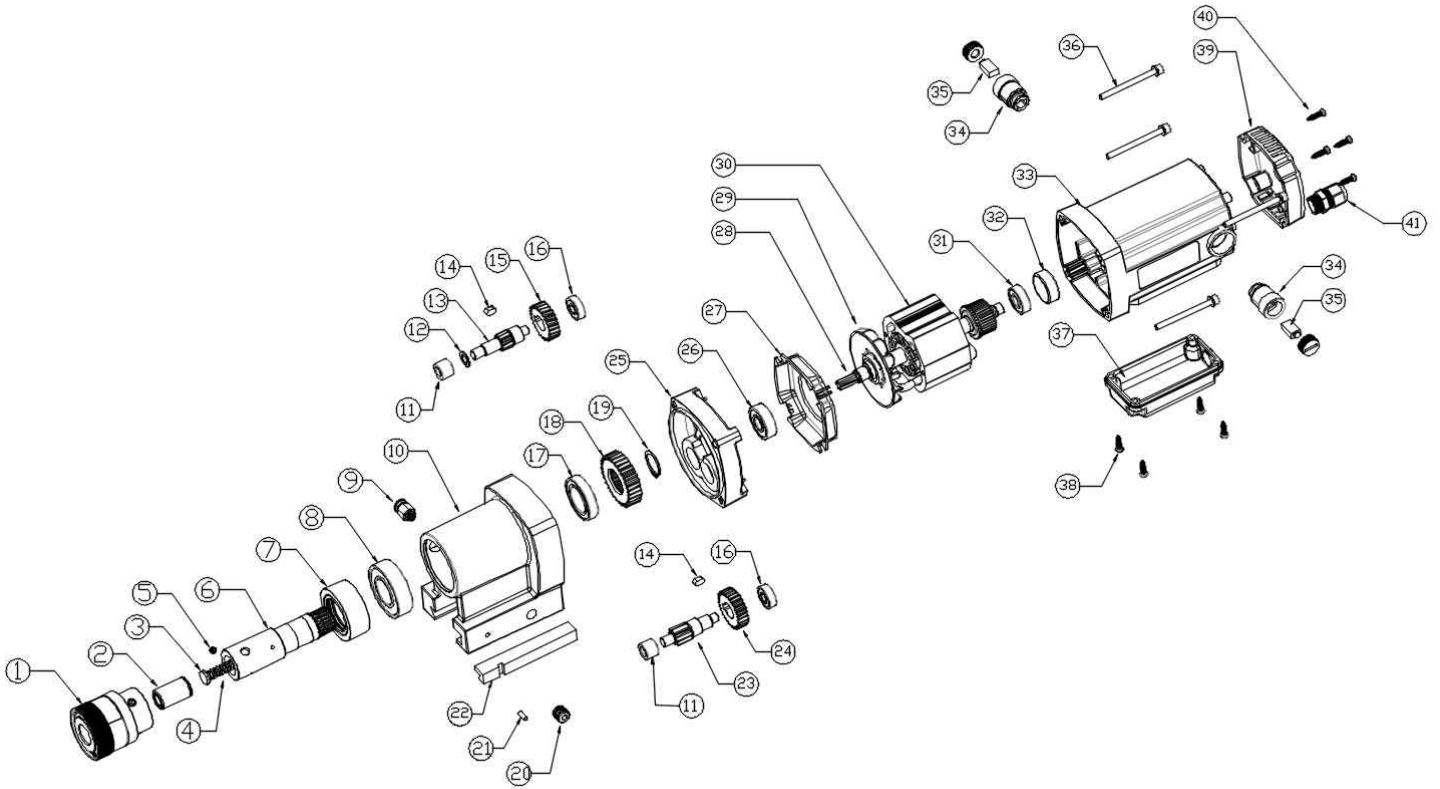

MAGPRO 40/ 1S Adjust Swivel

Part A

Part A					
ITEM	PART NO	Q'TY used	PART NAME		** Price in €
1	MA40S-A01	1	AUTO CHUCK ASSY'S		82,98 €
2	MA40S-A02	1	SLIDE SPINDLE		14,75 €
3	MA40S-A03	1	SPRING END CAP		4,61 €
4	MA40S-A04	1	SPRING		11,53 €
5	MA40S-A05	1	SOCKET SET SCREW	M5*L5	0,92 €
6	MA40S-A06	1	MAIN SPINDLE		46,10 €
7	MA40S-A07	1	OIL SEALING ASSY'S		16,14 €
8	MA40S-A08	1	BEARING	6205DD	10,14 €
9	MA40S-A09	1	NIPPLE	1/8*8 (M6*1.0Pitch)	0,92 €
10	MA40S-A010	1	GEAR BOX		82,98 €
11	MA40S-A011	2	NIDDLE BEARING	NK0912	14,29 €
12	MA40S-A012	1	WASHER	LC(400-3002)	0,92 €
13	MA40S-A013	1	FIRST PINION		50,71 €
14	MA40S-A014	2	KEY	5*5*10*2R	4,61 €
15	MA40S-A015	1	FIRST GEAR		46,10 €
16	MA40S-A016	2	BEARING	608ZZ	9,22 €
17	MA40S-A017	1	BEARING	6905ZZ	9,22 €
18	MA40S-A018	1	MAIN GEAR		55,32 €
19	MA40S-A019	1	SNAPRING	STW-22	0,92 €
20	MA40S-A020	1	SOCKET SET SCREW	M8*12	0,92 €

MAGPRO 40/ 1S Adjust Swivel

Part B

Part B

ITEM	PART NO	Q'TY used	PART NAME		** Price in €
1	MA40S-B01	1	DOVETAIL SLIDE		82,98 €
2	MA40S-B02	3	HEX SOCKET HEAD SCREW	M6*12	0,92 €
3	MA40S-B03	6	HEX SOCKET HEAD SCREW	M6*20	0,92 €
4	MA40S-B04	1	SOCKET SET SCREW	M6*16	0,92 €
5	MA40S-B05	1	RACK GEAR		32,27 €
6	MA40S-B06	2	DOVETAIL GUIDE		27,66 €
7	MA40S-B07	8	PAN HEAD SCREW	M4*10	0,92 €
8	MA40S-B08	1	WARNING PANEL		46,10 €
9	MA40S-B09	1	PCB		46,10 €
10	MA40S-B010	4	PAN HEAD SCREW	M3*6	0,92 €
11	MA40S-B011	1	COOLANT BOTTLE ASS'Y		19,36 €
12	MA40S-B012	1	BOTTLE BRACKET		16,14 €
13	MA40S-B013	2	SOCKET SET SCREW M5*5	M5*5	0,92 €
14	MA40S-B014	2	HANDLE HUB		32,27 €